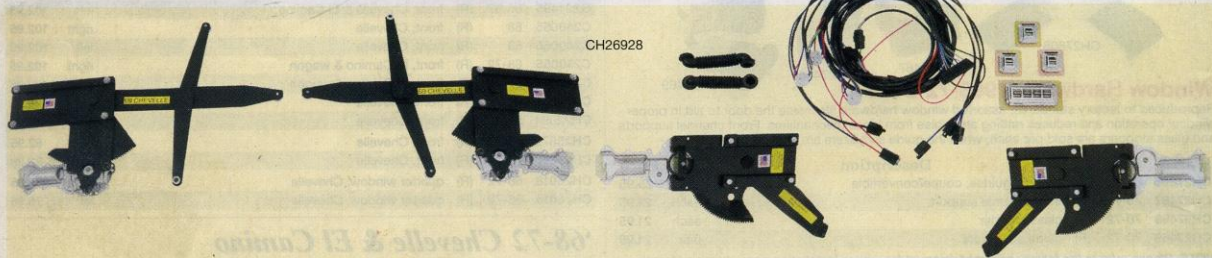

'64-72 Chevelle

Front and rear window switch kits

FREE Shipping
on this item!

Power Window Kits, 1964-72

This is a direct bolt-in, model-specific, power window kit that converts manual windows over to power. It comes with regulators (made of 1018 cold-roll steel for strength and durability), Delco motors, brass thrust bearings, switches, conduit and wiring. Gears have been treated for long life. Kit carries a lifetime warranty.

Part#	Year	Description	Qty	Price	Part#	Year	Description	Qty	Price
CH26926	64-67 (A)	coupe, El Camino	KIT	1,064.45	CH26928	69	(A) coupe, convertible	KIT	1,064.45
CH27040	64-67 (A)	convertible	KIT	1,064.45	CH27059	70	(A) coupe, convertible	KIT	1,064.45
CH26927	68	(A) coupe, convertible	KIT	1,064.45	CH26929	71-72	(A) coupe, convertible	KIT	950.45